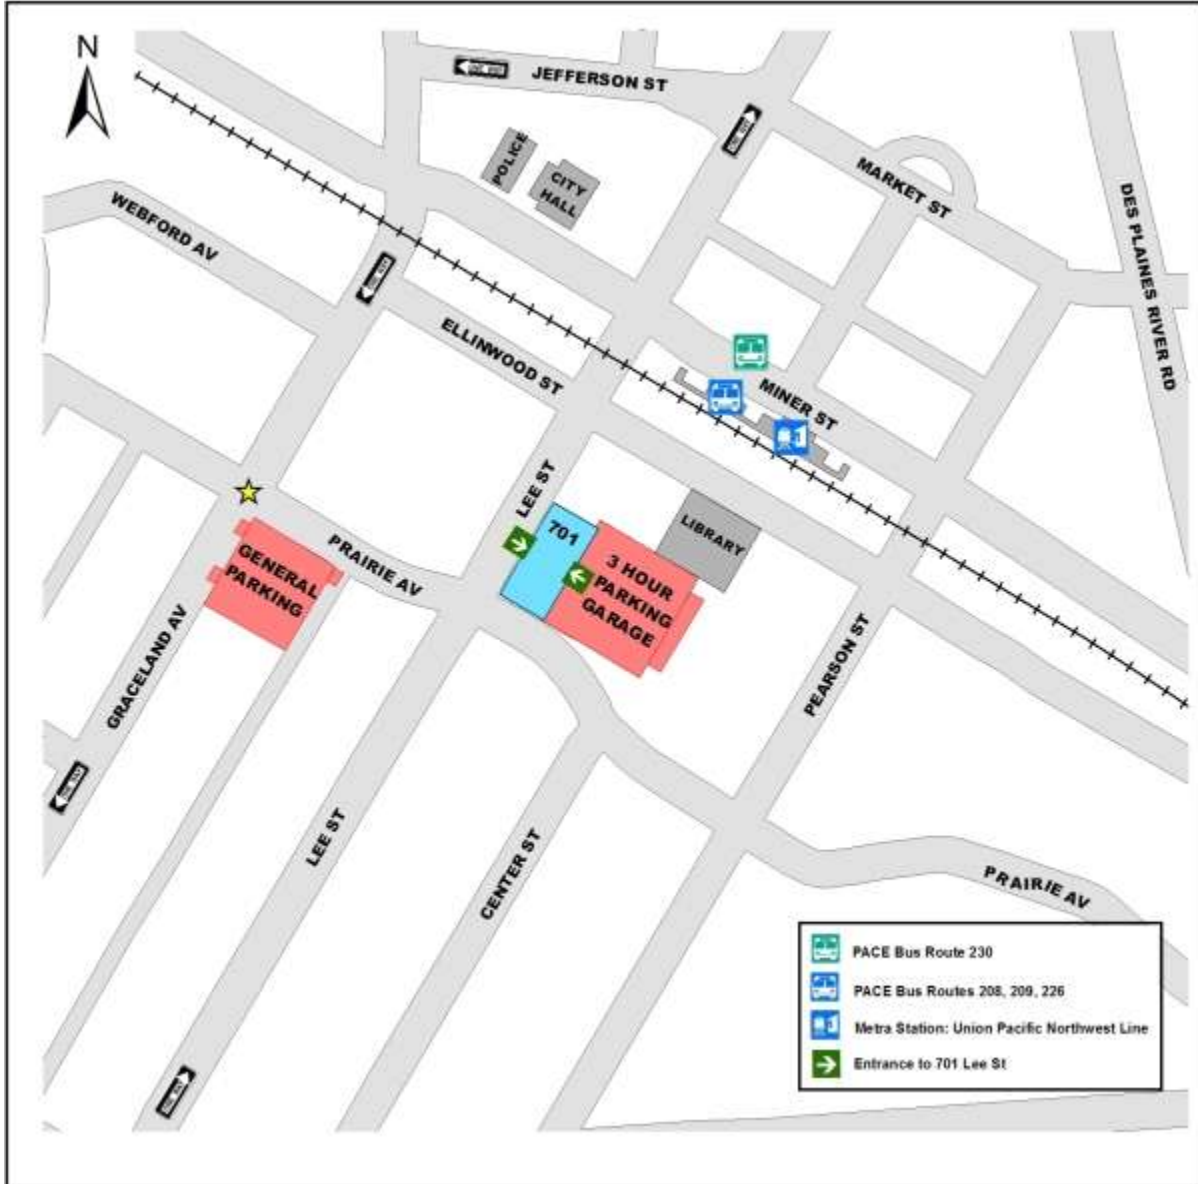

URISA

701 Lee Street, Suite 680

Des Plaines, IL 60016

(847) 824-6300

From 294 North:

- Continue on 294 heading north until the Dempster St (US-14) exit. (5)
- Take the Dempster St (US-14) exit.
- US-14 will turn into Miner St. (6)
- Continue on Miner St until Pearson St.
- Turn left onto Pearson St. (7)
- Continue on Prairie Ave past Lee St/Mannheim Rd for General Parking.
- Turn right at the stop sign at Prairie Ave and Center St into the 3 hour parking garage.
- Continue on Prairie Ave past Lee St/Mannheim Rd for General Parking
- Turn left at the intersection of Prairie Ave and Graceland Ave
- Turn left into parking lot